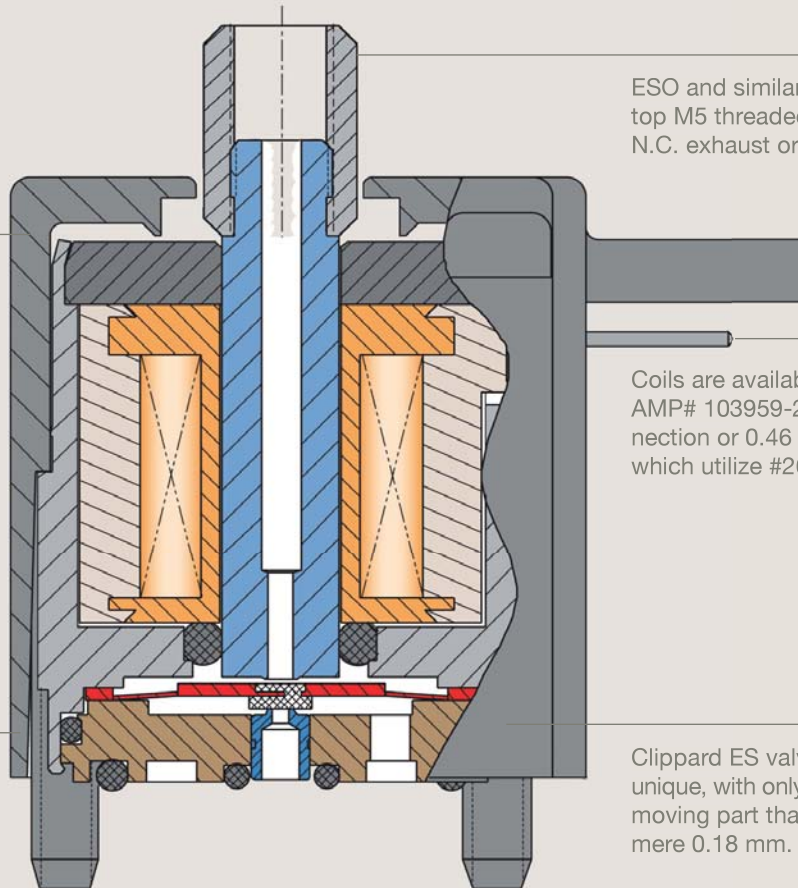

ESO and similar styles have top M5 threaded fitting for N.C. exhaust or N.O. inlet.

Coils are available with an AMP# 103959-2 pin connection or 0.46 m wire leads which utilize #26 wire.

Clippard ES valves are unique, with only one internal moving part that travels a mere 0.18 mm.

### ES, ESO Series Compact Valves

Valves are small in size with a variety of coil voltages and flow options. Mounting is as close as 22.5 mm on center.